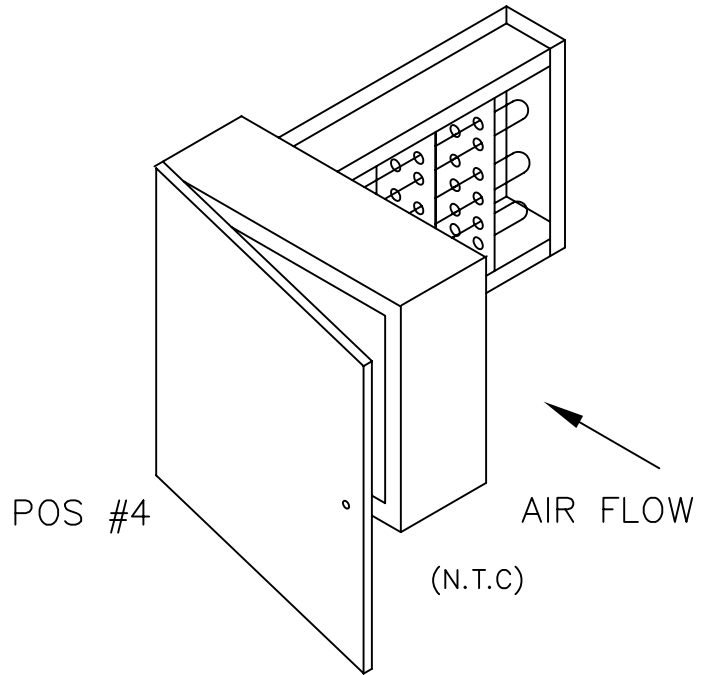

FRONT VIEW

TOP VIEW

WARREN TECHNOLOGY INC.

Aprv: D.GREENOUGH

Dwg: DEC. 24, 2003

Date: RUP\EC\EC12 VIEW

MODEL NO. EC-12  
 20 KW, 208/3  
 16"W X 18"H DUCT  
 2 STEPS  
 WARREN #WEC12RP2003