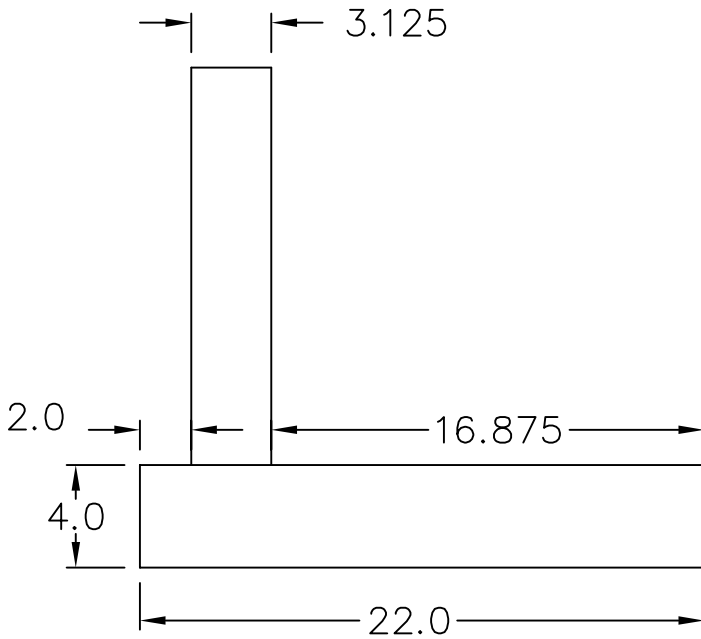

FRONT VIEW

TOP VIEW

WARREN TECHNOLOGY INC.

Aprv: D.GREENOUGH

Dwg: DEC. 24, 2003

Date: RUP\EC\EC12 VIEW

MODEL NO. EC-12  
 20 KW, 208/3  
 16"W X 18"H DUCT  
 2 STEPS  
 WARREN #WEC12RP2003