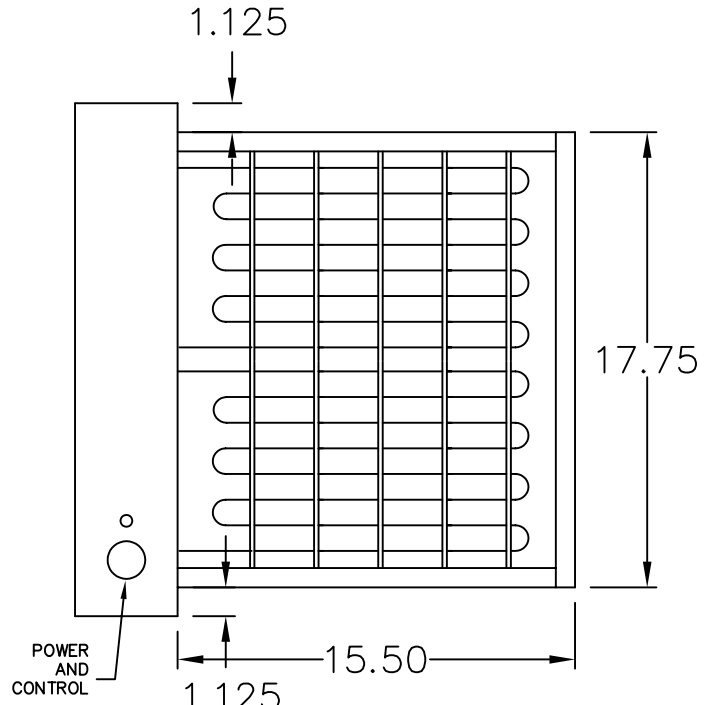

FRONT VIEW

TOP VIEW

WARREN TECHNOLOGY INC.

Aprv: D.GREENOUGH

Dwg: DEC. 24, 2003

Date: RUP\EC\EC12 VIEW

MODEL NO. EC-12  
 20 KW, 208/3  
 16"W X 18"H DUCT  
 2 STEPS  
 WARREN #WEC12RP2003