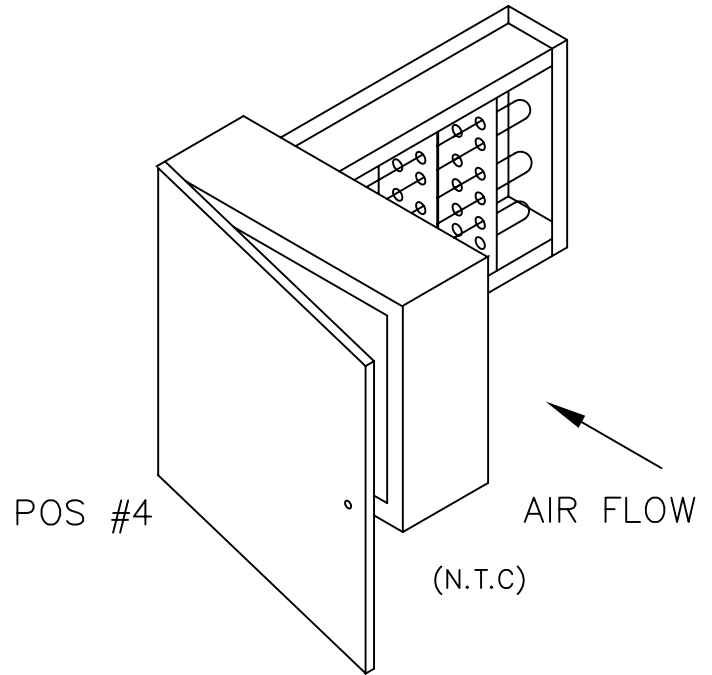

FRONT VIEW

SIDE VIEW

TOP VIEW

WARREN TECHNOLOGY INC.

Aprv: D.GREENOUGH

Dwg: DEC. 23, 2003

Date: RUP\EC\EC14 VIEW

MODEL NO. EC-14
 20 KW, 480/3
 16"W X 18"H DUCT
 4 STEPS
 WARREN #WEC14RP2005