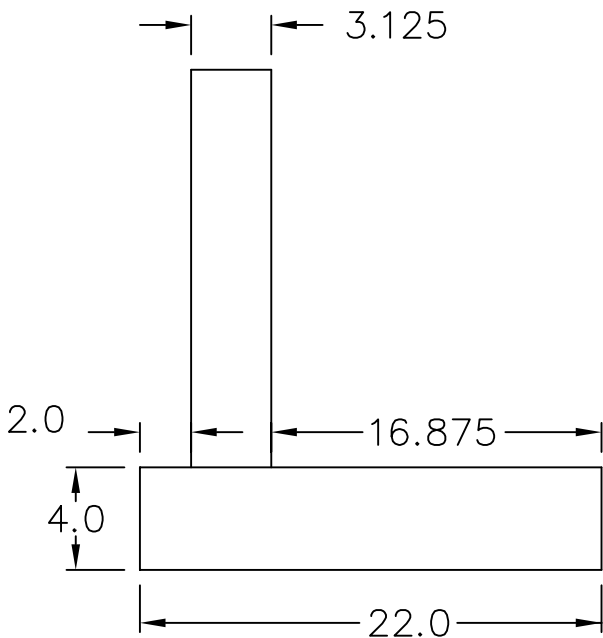

FRONT VIEW

SIDE VIEW

TOP VIEW

WARREN TECHNOLOGY INC.

Aprv: D.GREENOUGH

Dwg: DEC. 23, 2003

Date: RUP\EC\EC14 VIEW

MODEL NO. EC-14
 20 KW, 480/3
 16"W X 18"H DUCT
 4 STEPS
 WARREN #WEC14RP2005