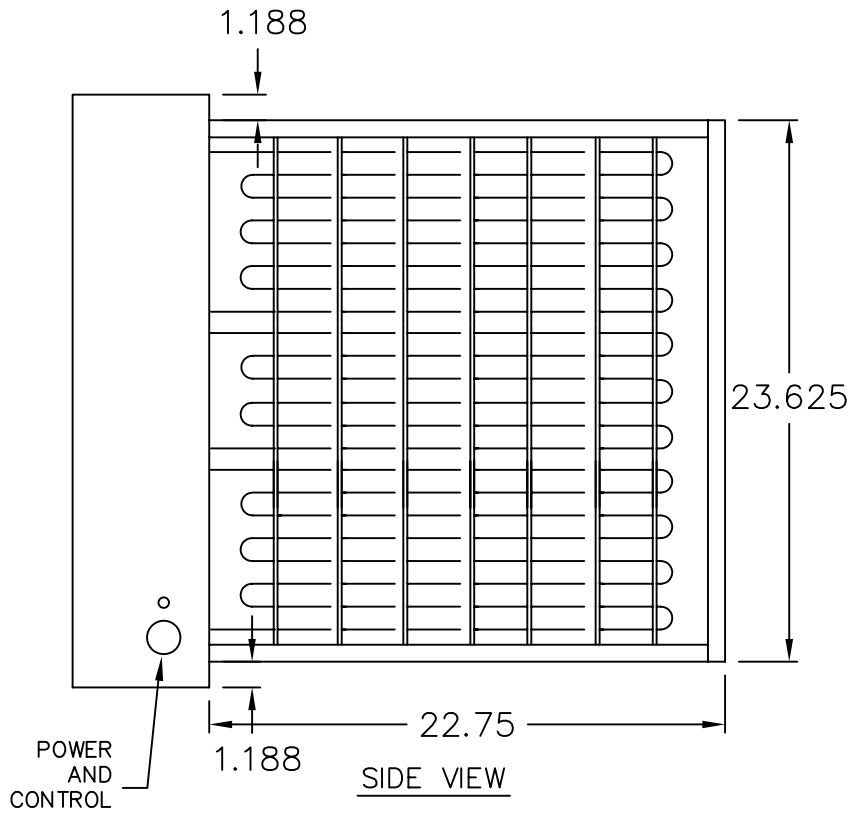

FRONT VIEW

TOP VIEW

WARREN TECHNOLOGY INC.

Aprv: D.GREENOUGH

Dwg: FEB. 12, 2004

Date: RUP\EC\EC2 VIEW

MODEL NO. EC-2
 69 KW, 480/3
 22.75"W X 24"H DUCT
 3 STEPS
 WARREN #WEC2RP6905