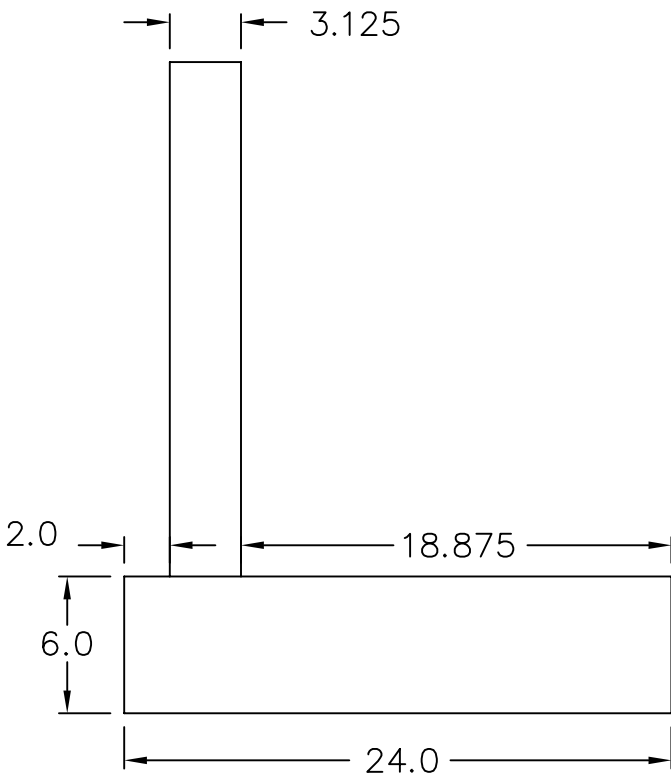

FRONT VIEW

TOP VIEW

WARREN TECHNOLOGY INC.

Aprv: D.GREENOUGH

Dwg: FEB. 12, 2004

Date: RUP\EC\EC2 VIEW

MODEL NO. EC-2
 69 KW, 480/3
 22.75"W X 24"H DUCT
 3 STEPS
 WARREN #WEC2RP6905