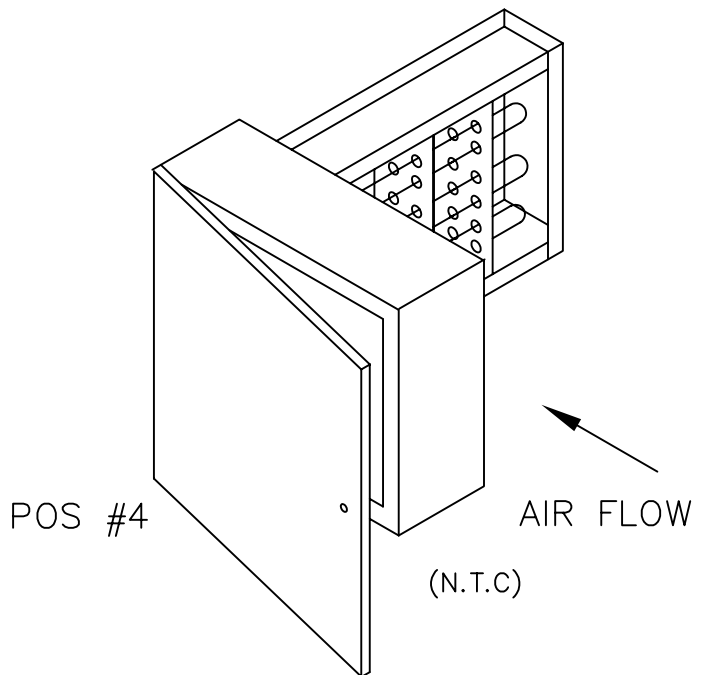

FRONT VIEW

TOP VIEW

WARREN TECHNOLOGY INC.

Aprv: D.GREENOUGH

Dwg: FEB. 12, 2004

Date: RUP\EC\EC2 VIEW

MODEL NO. EC-2
 69 KW, 480/3
 22.75"W X 24"H DUCT
 3 STEPS
 WARREN #WEC2RP6905