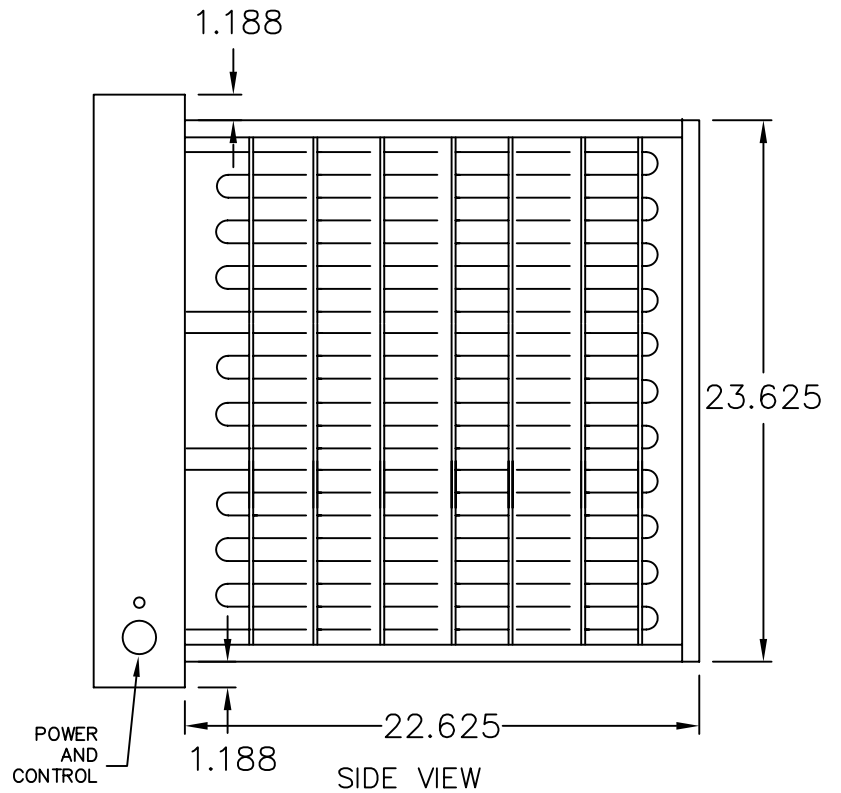

FRONT VIEW

TOP VIEW

WARREN TECHNOLOGY INC.

Aprv: D.GREENOUGH

Dwg: FEB. 24, 2004

Date: RUP\EC\EC22 VIEW

MODEL NO. EC-22  
 36 KW, 208/3  
 22.75"W X 24"H DUCT  
 3 STEPS  
 WARREN #WEC22RP3603