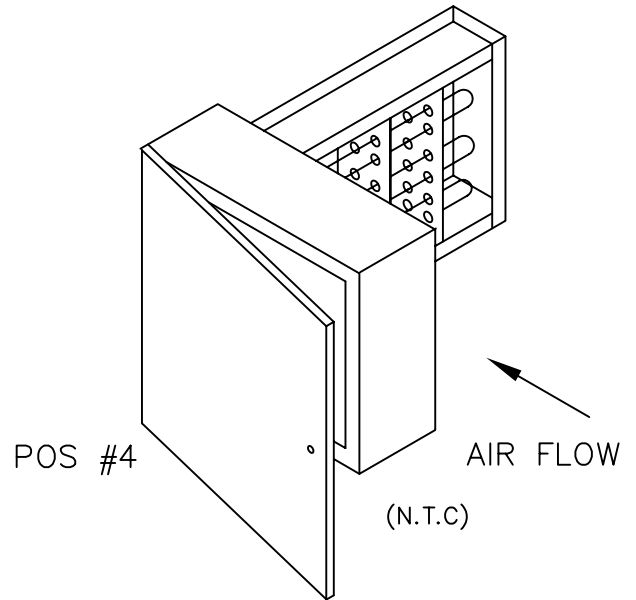

FRONT VIEW

TOP VIEW

WARREN TECHNOLOGY INC.

Aprv: D.GREENOUGH

Dwg: FEB. 24, 2004

Date: RUP\EC\EC22 VIEW

MODEL NO. EC-22  
 36 KW, 208/3  
 22.75"W X 24"H DUCT  
 3 STEPS  
 WARREN #WEC22RP3603