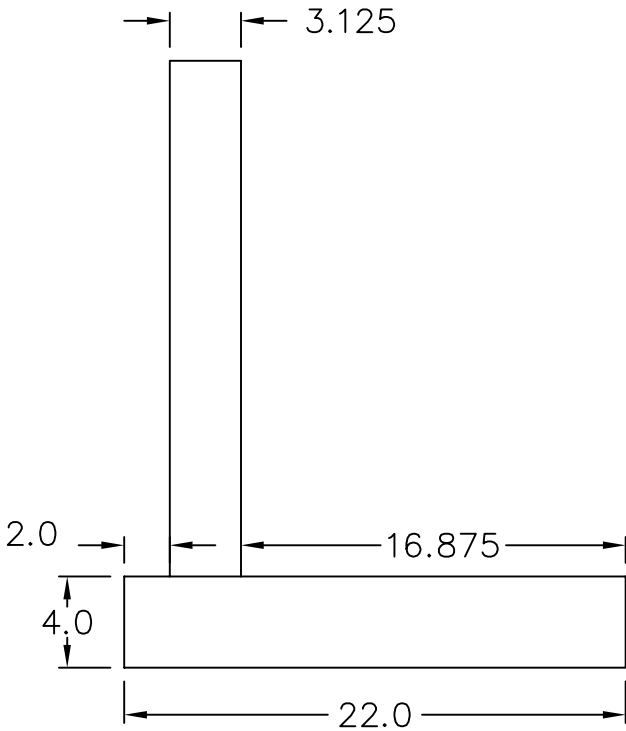

FRONT VIEW

TOP VIEW

WARREN TECHNOLOGY INC.

Aprv: D.GREENOUGH

Dwg: FEB. 24, 2004

Date: RUP\EC\EC22 VIEW

MODEL NO. EC-22  
 36 KW, 208/3  
 22.75"W X 24"H DUCT  
 3 STEPS  
 WARREN #WEC22RP3603