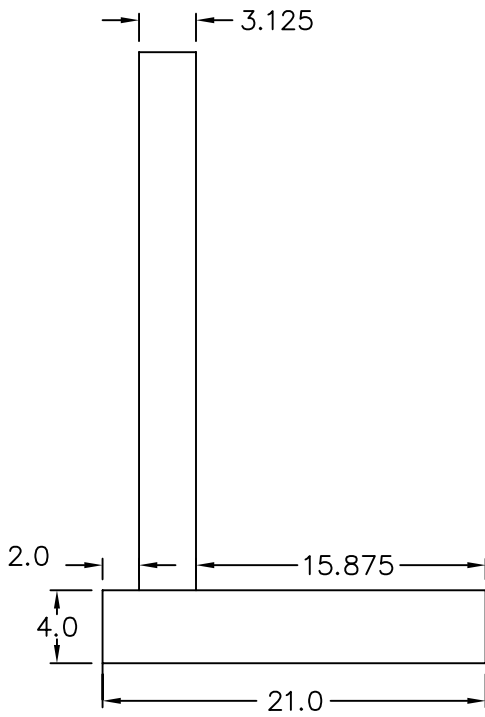

FRONT VIEW

SIDE VIEW

TOP VIEW

WARREN TECHNOLOGY INC.

Aprv: D.GREENOUGH

Dwg: DEC. 24, 2003

Date: RUP\EC\EC3 VIEW

MODEL NO. EC-3
 83 KW, 480/3
 30"W X 30"H DUCT
 3 STEPS
 WARREN #WEC3RP8305