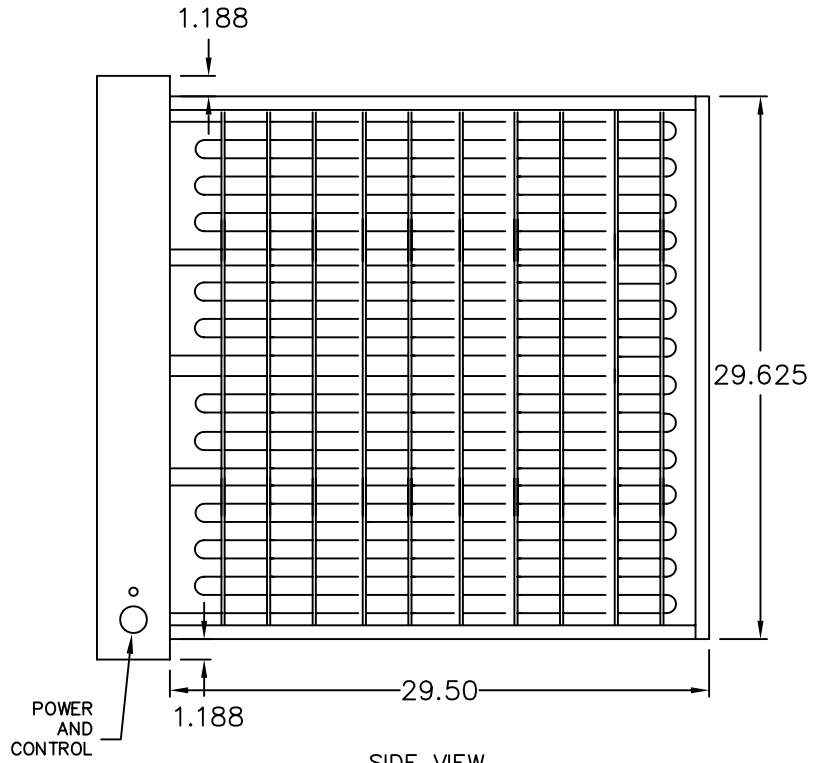

FRONT VIEW

SIDE VIEW

TOP VIEW

WARREN TECHNOLOGY INC.

Aprv: D.GREENOUGH

Dwg: DEC. 24, 2003

Date: RUP\EC\EC3 VIEW

MODEL NO. EC-3
 83 KW, 480/3
 30"W X 30"H DUCT
 3 STEPS
 WARREN #WEC3RP8305