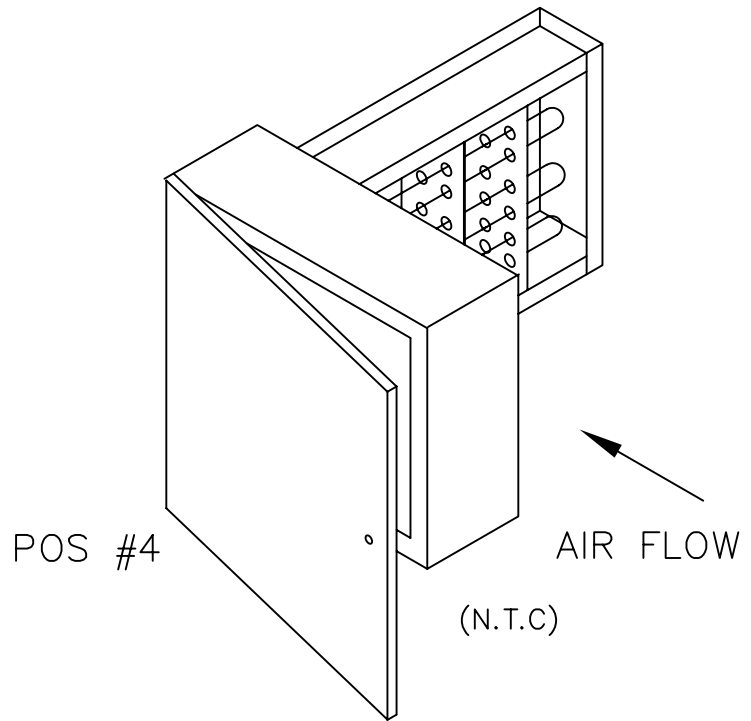

FRONT VIEW

SIDE VIEW

TOP VIEW

WARREN TECHNOLOGY INC.

Aprv: D.GREENOUGH

Dwg: DEC. 24, 2003

Date: RUP\EC\EC3 VIEW

MODEL NO. EC-3
 83 KW, 480/3
 30"W X 30"H DUCT
 3 STEPS
 WARREN #WEC3RP8305