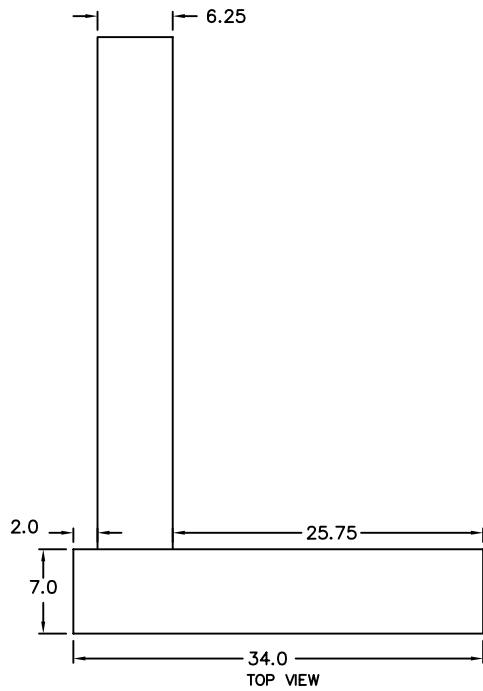

FRONT VIEW

SIDE VIEW

TOP VIEW

WARREN TECHNOLOGY INC.

Aprv: D.GREENOUGH

Dwg: JAN, 31, 2004

Date: RUP\EC\EC5 VIEW

MODEL NO. EC-5  
 235 KW, 480/3  
 43"W X 43"H DUCT  
 8 STEPS  
 WARREN #WEC5RP23505